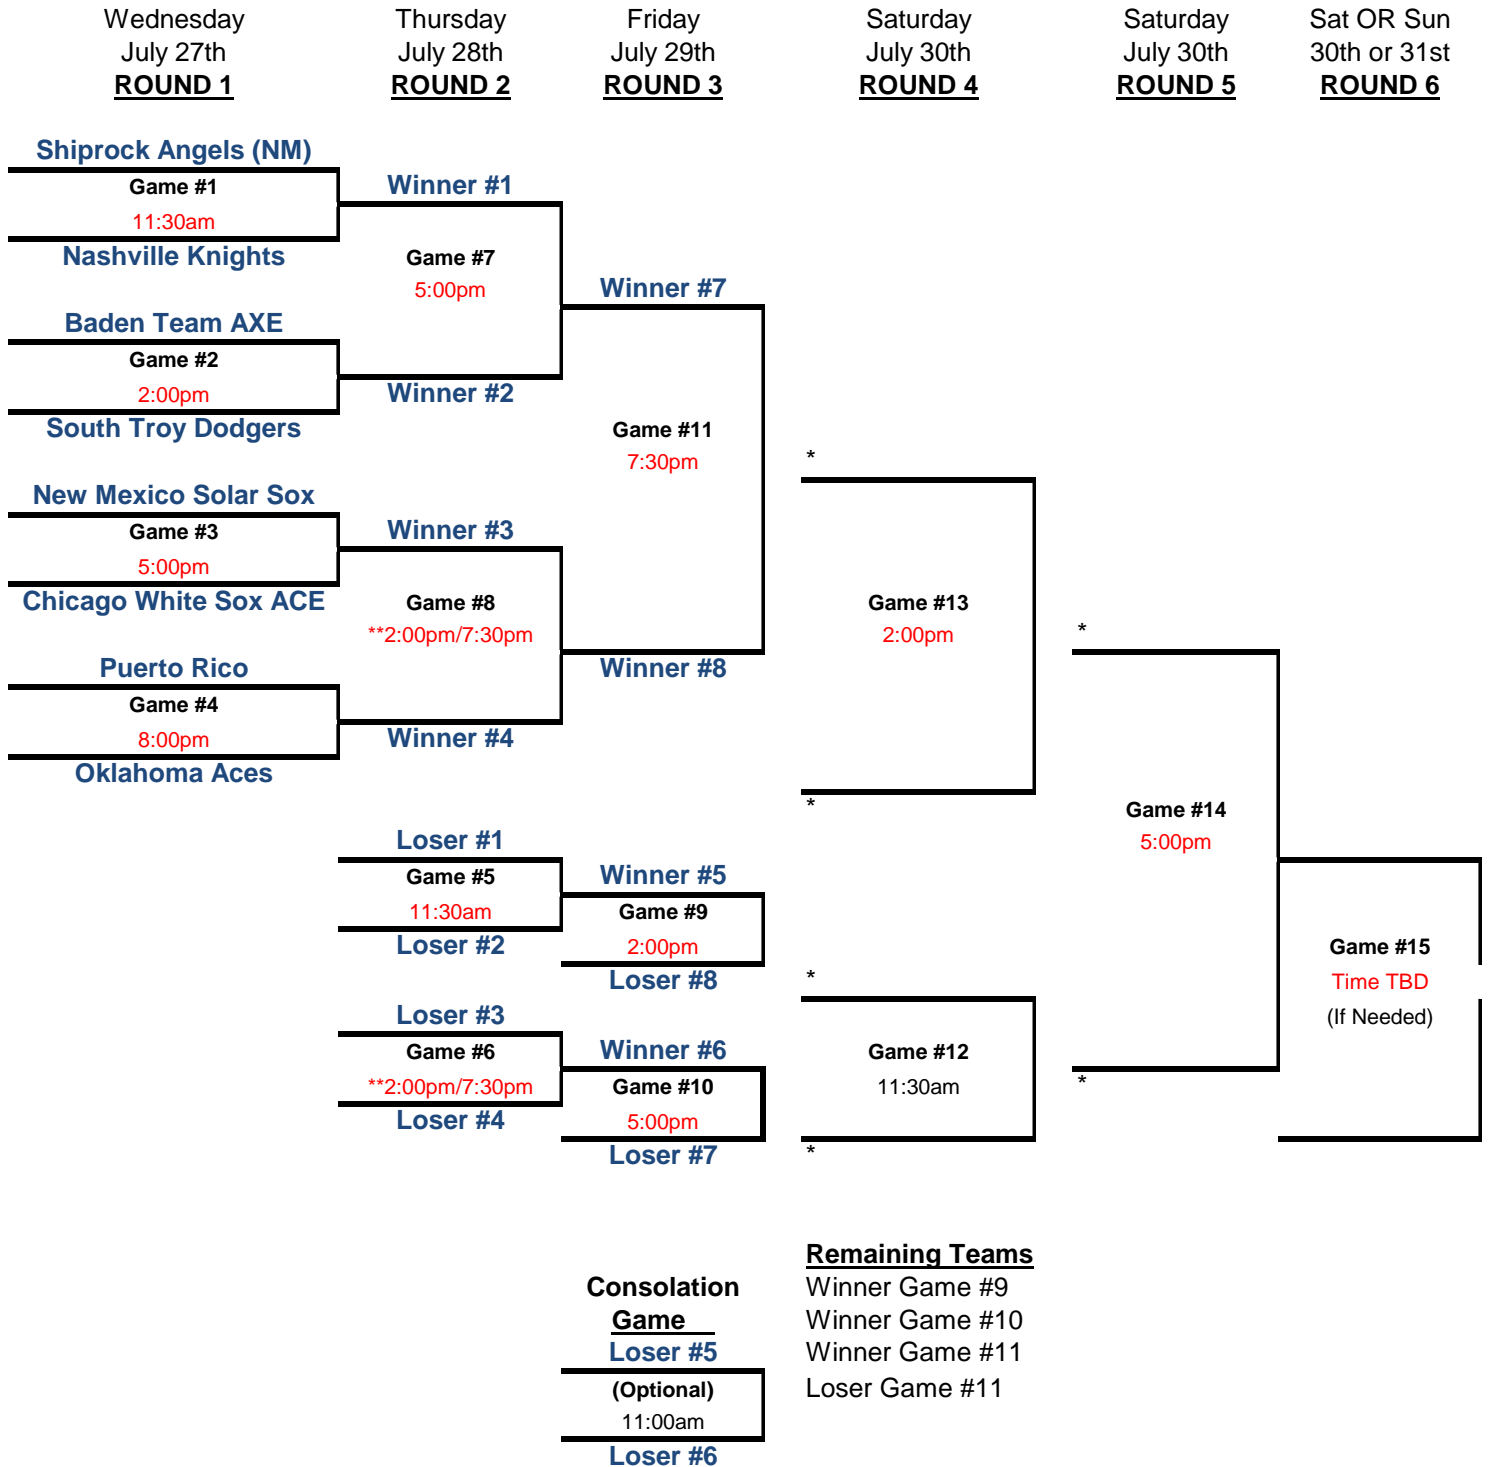

## 2016 AABC Sandy Koufax World Series Doenges Memorial Stadium, Bartlesville, OK

\* After the third round, pairings will be determined each round by Rule 211 - AABC Official Handbook

\*\* The host team, Oklahoma Aces will play at 7:30pm in Round 2. Gametimes for Game #6 & #8 will be determined